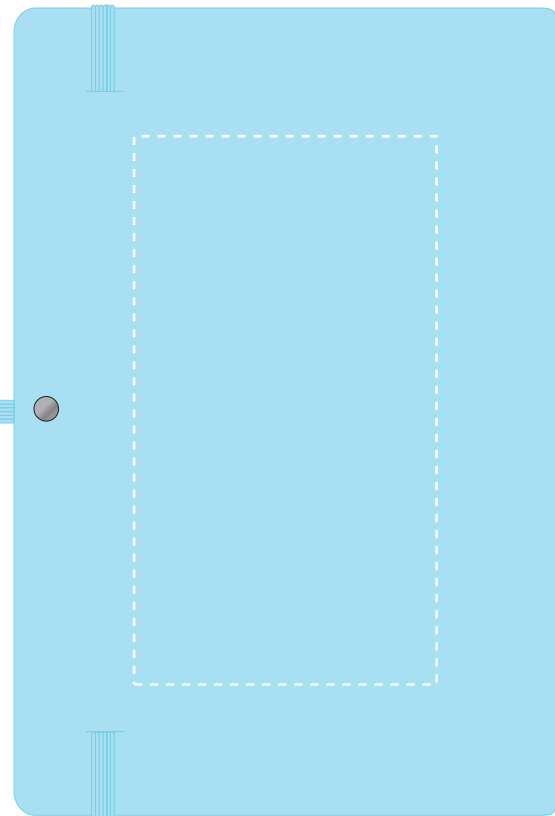

We stock this item in the following colours

PANTONE REFERENCE(S)

Debossing / Foil Blocking

Product Image for visualisation - colours may vary

ARTWORK SCALE 50%

- CENTRED TO PRINT AREA
- CENTRED TO NOTEBOOK

ARTWORK SCALE 50%

- CENTRED TO PRINT AREA
- CENTRED TO NOTEBOOK

The dashed line is to demonstrate print area and will not appear on your printed item

PLEASE NOTE:

- All colours including print and product are for visual purposes only and should not be regarded as the actual colour of the product and print.
- Some products may vary from batch to batch and may differ from previous orders.
- The colour and texture of a product can also have an effect on the final print colour.
- By approving this order we accept that you understand these terms.

To proceed, please approve visual via the online system.

ARTWORK SCALE 100%
Max print area: 145mm x 80mm

ARTWORK SCALE 100%
Max print area: 145mm x 80mm